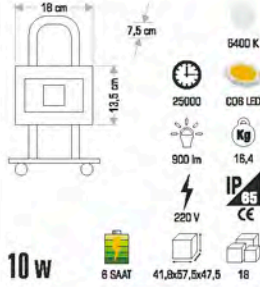

CT-4614 6 SAAT ŞARJLI 110,00 ₺