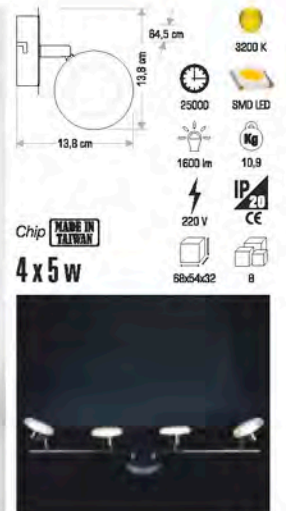

DEKORATİF LED APLİKLER