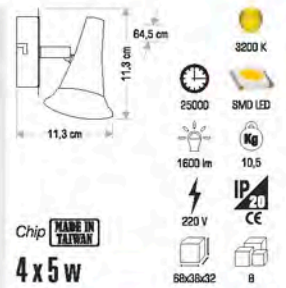

DEKORATİF LED APLİKLER

3200 K

25000 SMD LED

400 lm

220 V

50x38x38

IP20

CE

Chip MADE IN TAIWAN

5 W

3200 K

25000 SMD LED

800 lm

220 V

74x34x32

IP20

CE

Chip MADE IN TAIWAN

2 x 5 W

3200 K

25000 SMD LED

1200 lm

220 V

72x54x32

IP20

CE

Chip MADE IN TAIWAN

3 x 5 W

3200 K

25000 SMD LED

1800 lm

220 V

56x34x32

IP20

CE

Chip MADE IN TAIWAN

4 x 5 W

3200 K

25000 SMD LED

400 lm

220 V

54x41x29

IP20

CE

Chip MADE IN TAIWAN

5 W

3200 K

25000 SMD LED

800 lm

220 V

56x34x32

IP20

CE

Chip MADE IN TAIWAN

2 x 5 W

3200 K

25000 SMD LED

1200 lm

220 V

58x54x32

IP20

CE

Chip MADE IN TAIWAN

3 x 5 W

3200 K

25000 SMD LED

1600 lm

220 V

58x38x32

IP20

CE

Chip MADE IN TAIWAN

4 x 5 W