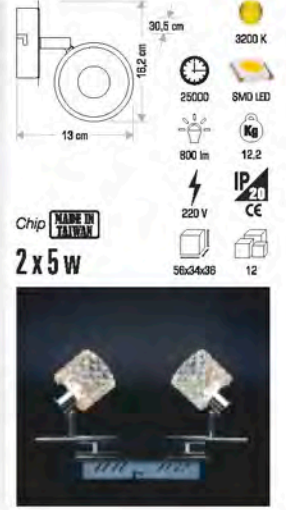

CT-5405 IŞIL LED APLİK 135,00 ₺