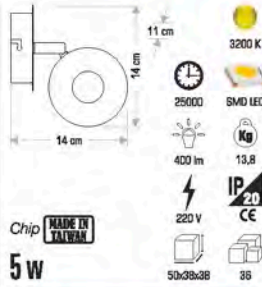

DEKORATİF LED APLİKLER

CT-5396 TANGO LED APLİK ANAHTARLI 75,00 ₺