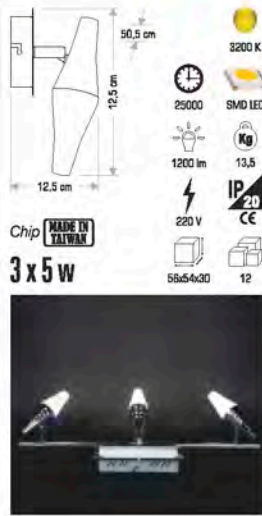

CT-5394 STEP LED APLİK 200,00 ₺