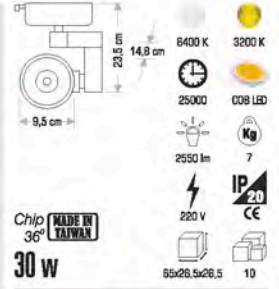

CT-5322 GATRİA 90,00 ₺

Yeni