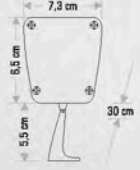

DIZAYN

WALLWASHER

(MEAN WELL DRIVER, GERMANY CHIP) 4 YIL GARANTİ

CT-4696

180,00 ₺