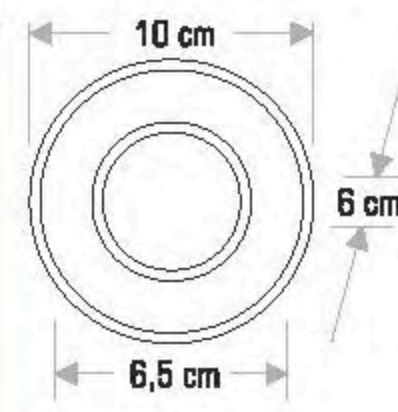

CT-6598 SİM LED ÇERÇEVELİ **30,00 ₺**

Yeni