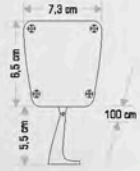

CT-4698

490,00 ₺