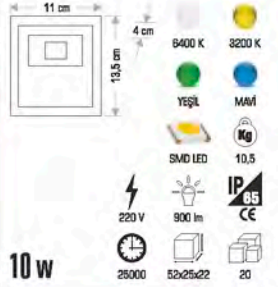

CT-4615 42,00 ₺