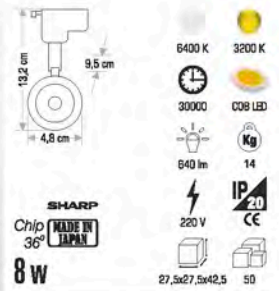

CT-5315 ERİS 65,00 ₺