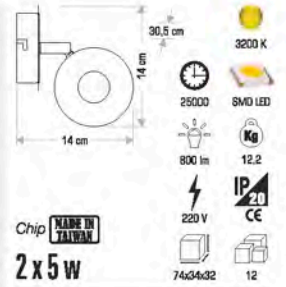

CT-5397 TANGO LED APLİK 135,00 ₺