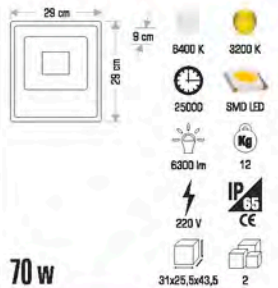

CT-4619 230,00 ₺