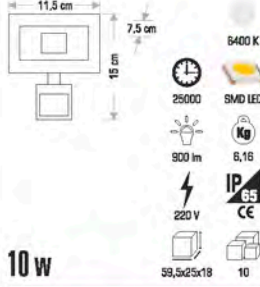

ALÜMİNYUM DÖKÜM LEDLİ PROJKTÖRLER WATT DEĞERLERİ % 100'DÜR

CT-4620 85,00 ₺