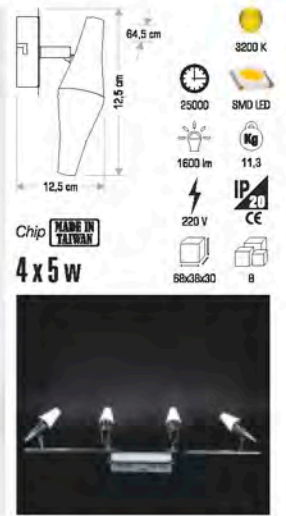

CT-5395 STEP LED APLİK 250,00 ₺