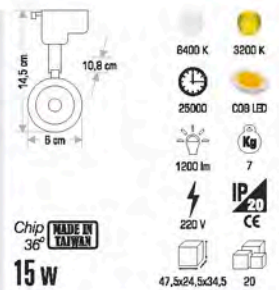

- Dimensions: 14,8 cm (width), 23,5 cm (height), 8 cm (depth)
- Color Temperature: 6400 K (cool white), 3200 K (warm white)
- Power: 23 w
- Chip: 36°
- LED Type: COB LED
- Beam Angle: 36°
- Light Output: 25000 lm
- Weight: 18 g
- Voltage: 220 V
- IP Rating: IP20
- CE Marking: CE
- Dimensions: 57,5x43,5x51,5
- Quantity: 24

CT-5315 ERİS 65,00 ₺

CT-5316 ERİS 80,00 ₺

CT-5309 ŞİMAL 70,00 ₺

Yeni

RAY VE PAR30 ARMATÜRLER

CT-5348 SİMGE 60,00 ₺

16 cm 11 cm

6400 K 3200 K