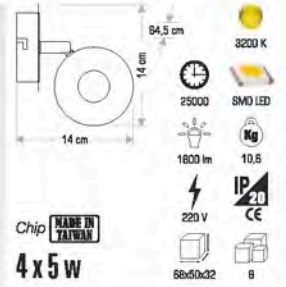

DEKORATİF LED APLİKLER

3200 K

25000 SMD LED

400 lm

220 V

50x38x38

IP20

CE

Chip MADE IN TAIWAN

5 W

3200 K

25000 SMD LED

800 lm

220 V

74x34x32

IP20

CE

Chip MADE IN TAIWAN

2 x 5 W

3200 K

25000 SMD LED

1200 lm

220 V

72x54x32

IP20

CE

Chip MADE IN TAIWAN

3 x 5 W

3200 K

25000 SMD LED

1800 lm

220 V

56x34x32

IP20

CE

Chip MADE IN TAIWAN

4 x 5 W

3200 K

25000 SMD LED

400 lm

220 V

54x41x29

IP20

CE

Chip MADE IN TAIWAN

5 W

CT-5401 TEMPO LED APLİK 135,00 ₺

3200 K

25000 SMD LED

800 lm

220 V

56x34x32

IP20

CE

Chip MADE IN TAIWAN

2 x 5 W

3200 K

25000 SMD LED

1200 lm

220 V

58x54x32

IP20

CE

Chip MADE IN TAIWAN

3 x 5 W

3200 K

25000 SMD LED

1600 lm

220 V

58x38x32

IP20

CE

Chip MADE IN TAIWAN

4 x 5 W