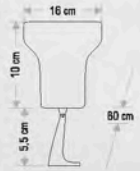

CT-4694

550,00 ₺