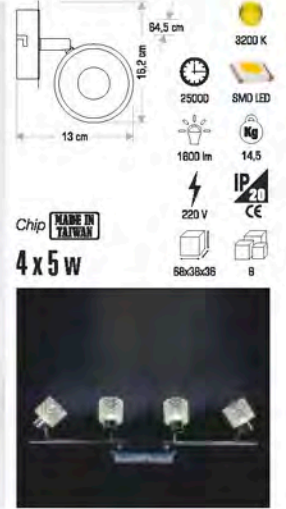

DEKORATİF LED APLİKLER