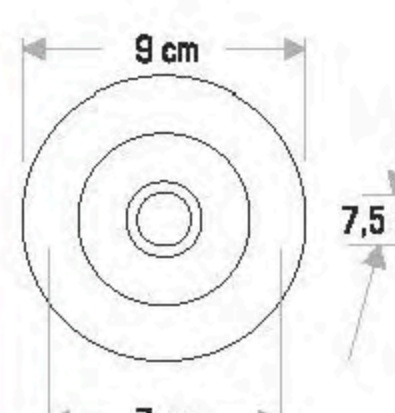

CT-6590 KARDELEN BANYO ARMATÜRÜ **30,00 ₺**