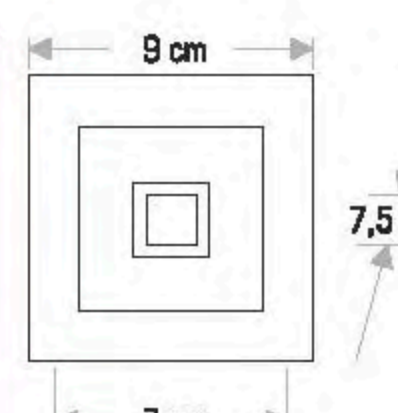

CT-6591 KARDELEN BANYO ARMATÜRÜ **30,00 ₺**