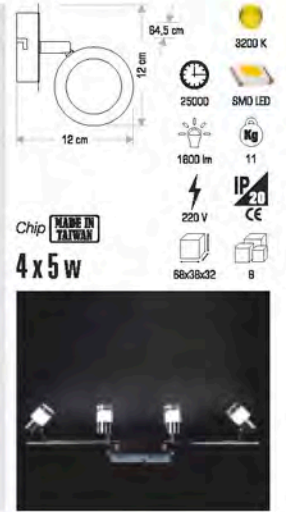

CT-5391 VİTA LED APLİK 250,00 ₺