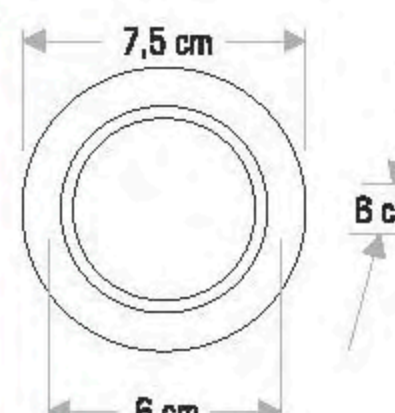

CT-6586 LADEN **44,00 ₺**