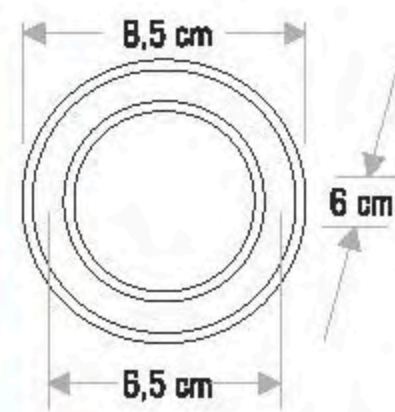

CT-6596 PAPATYA **24,00 ₺**

Yeni