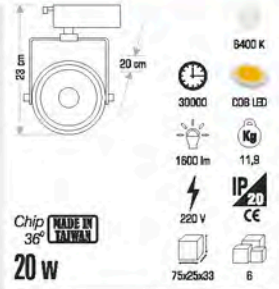

CT-5338 KARİNA 125,00 ₺