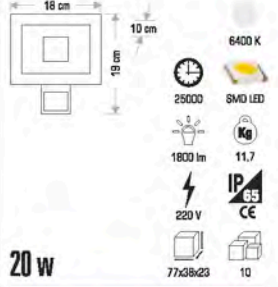

CT-4621 125,00 ₺