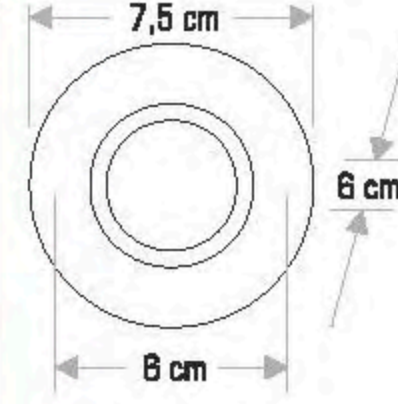

CT-6595 KARANFİL LED ÇERÇEVELİ **40,00 ₺**

Yeni