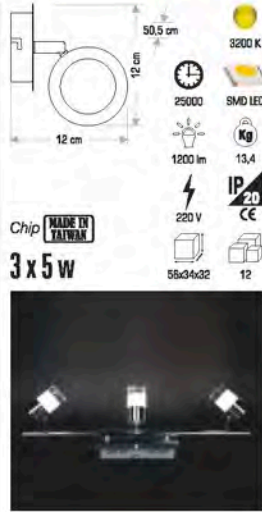

CT-5390 VİTA LED APLİK 200,00 ₺