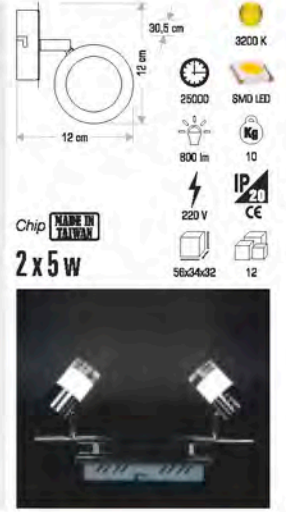

CT-5389 VİTA LED APLİK 135,00 ₺