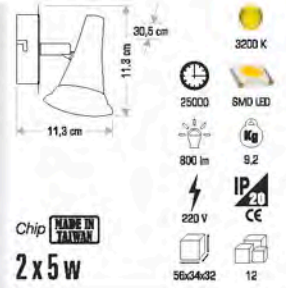

DEKORATİF LED APLİKLER

3200 K

25000 SMD LED

400 lm

220 V

50x38x38

IP20

CE

Chip MADE IN TAIWAN

5 W

3200 K

25000 SMD LED

800 lm

220 V

74x34x32

IP20

CE

Chip MADE IN TAIWAN

2 x 5 W

3200 K

25000 SMD LED

1200 lm

220 V

72x54x32

IP20

CE

Chip MADE IN TAIWAN

3 x 5 W

3200 K

25000 SMD LED

1800 lm

220 V

56x34x32

IP20

CE

Chip MADE IN TAIWAN

4 x 5 W

3200 K

25000 SMD LED

400 lm

220 V

54x41x29

IP20

CE

Chip MADE IN TAIWAN

5 W

3200 K

25000 SMD LED

800 lm

220 V

56x34x32

IP20

CE

Chip MADE IN TAIWAN

2 x 5 W

3200 K

25000 SMD LED

1200 lm

220 V

58x54x32

IP20

CE

Chip MADE IN TAIWAN

3 x 5 W

CT-5403 TEMPO LED APLİK 250,00 ₺

3200 K

25000 SMD LED

1600 lm

220 V

58x38x32

IP20

CE

Chip MADE IN TAIWAN

4 x 5 W