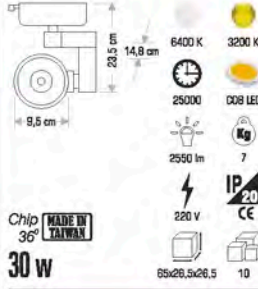

LEDLİ RAY ARMATÜRLER MONOFAZE SOKETLİ

CT-5321 BETRİA 90,00 ₺

Yeni