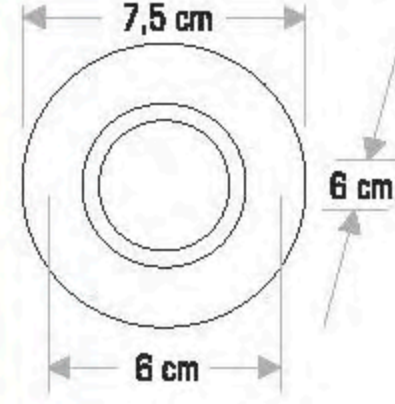

KRİSTAL CAM SPOTLAR

CT-6594 SÜMBÜL LED ÇERÇEVELİ **40,00 ₺**

Yeni