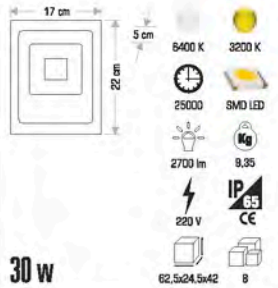

CT-4617 105,00 ₺