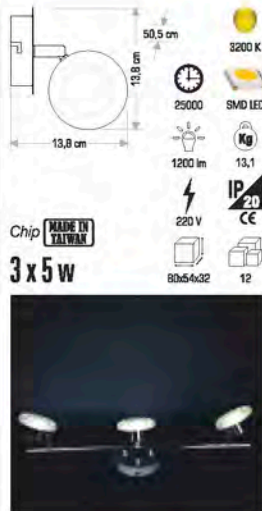

DEKORATİF LED APLİKLER